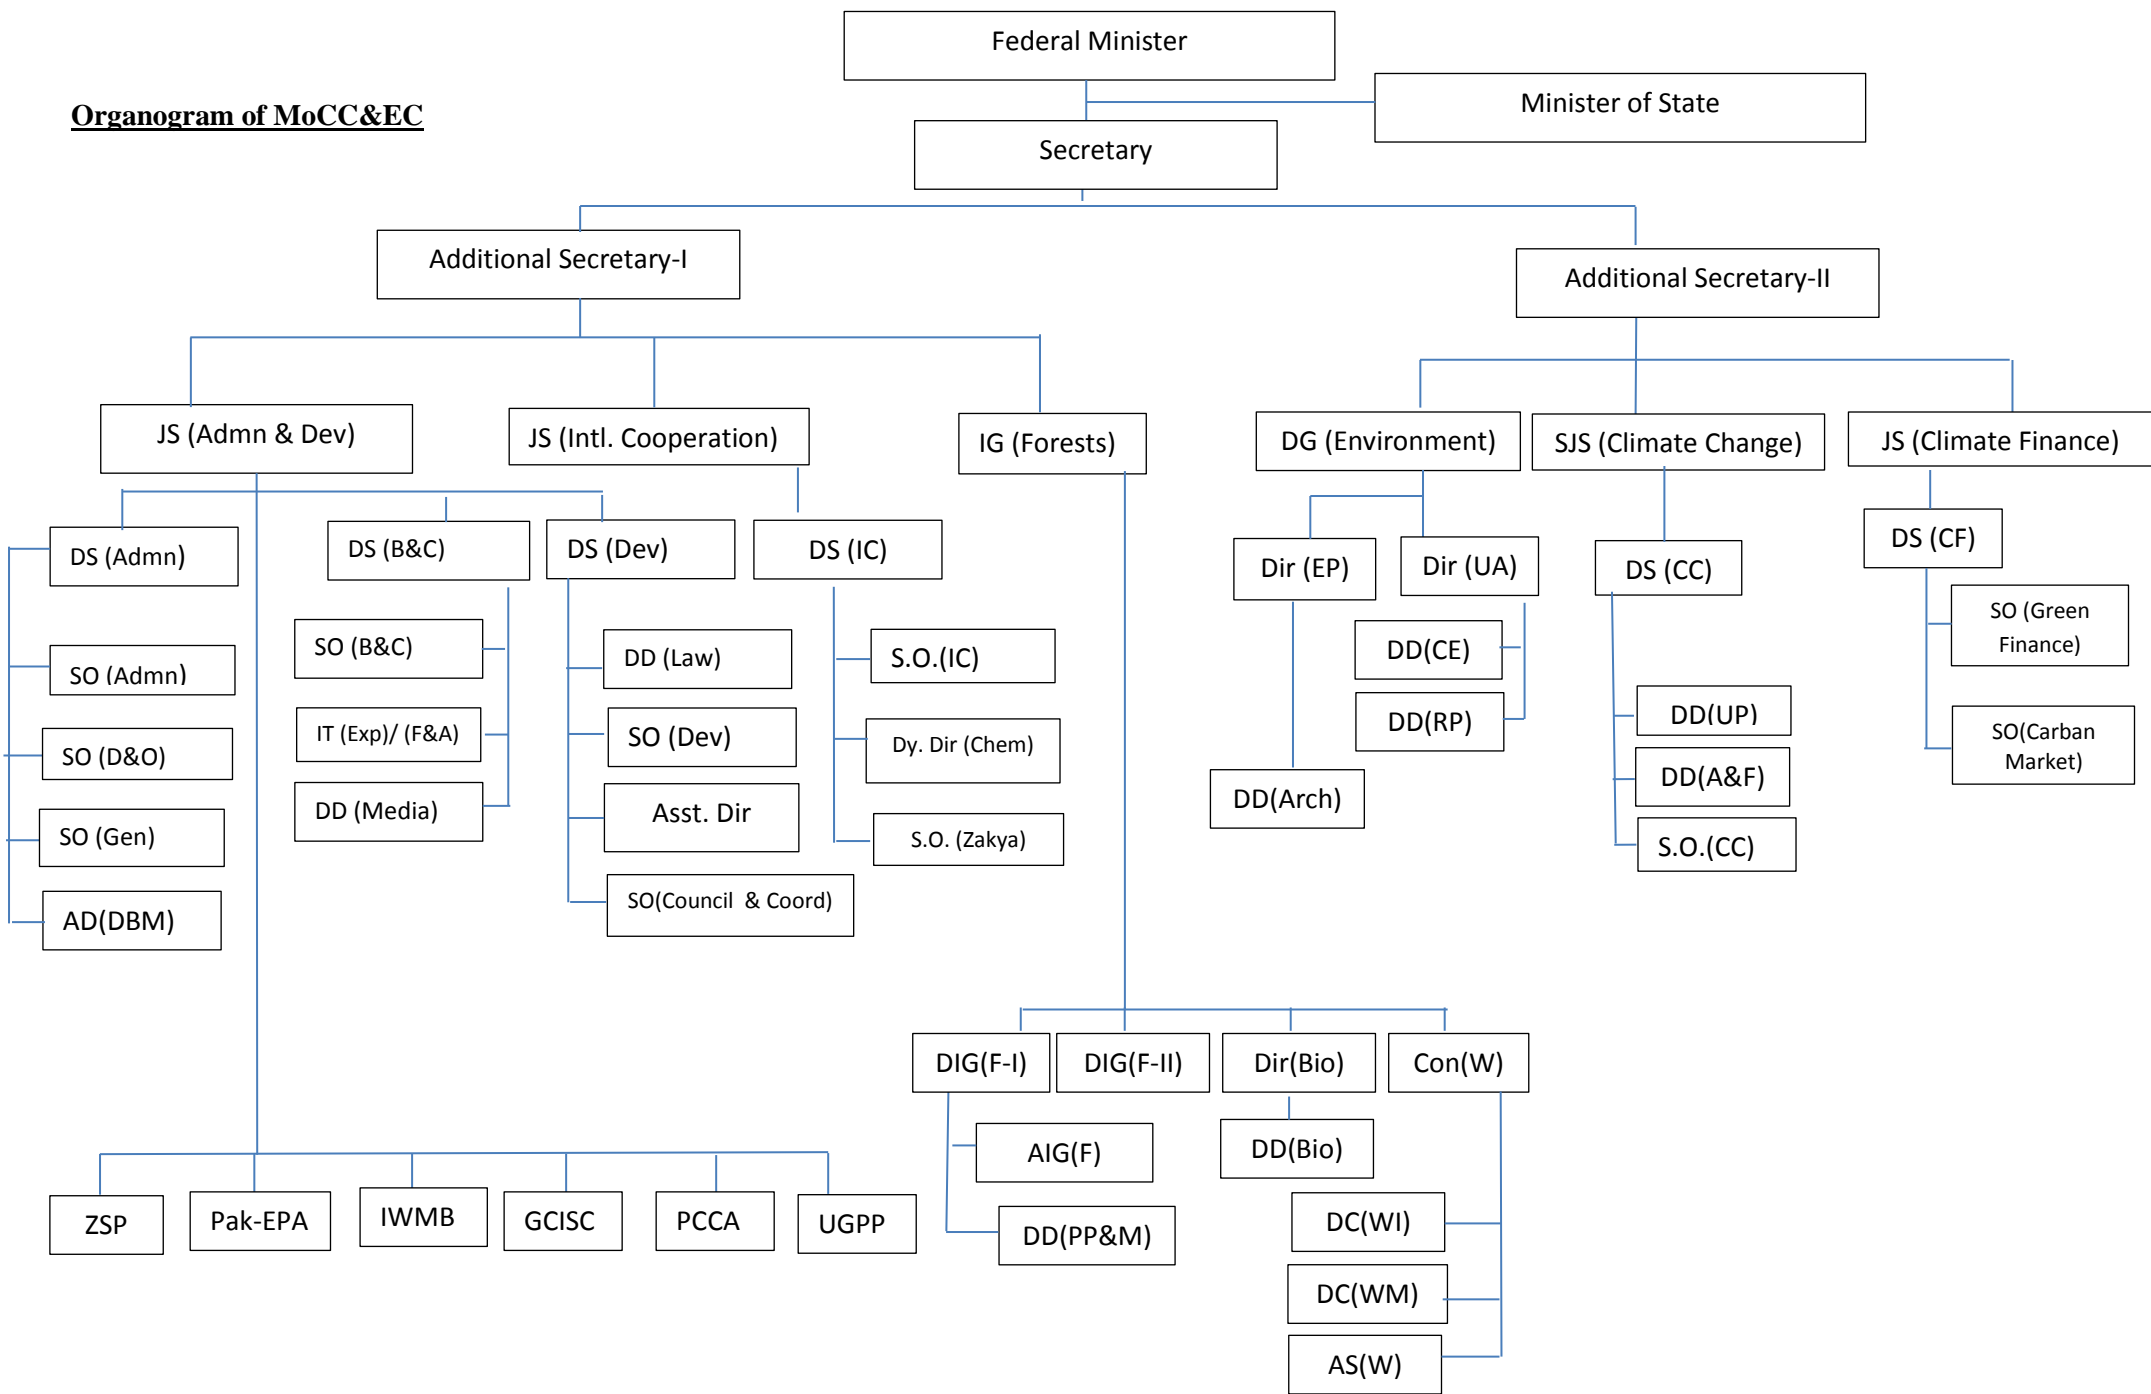

Organogram of MoCC&EC